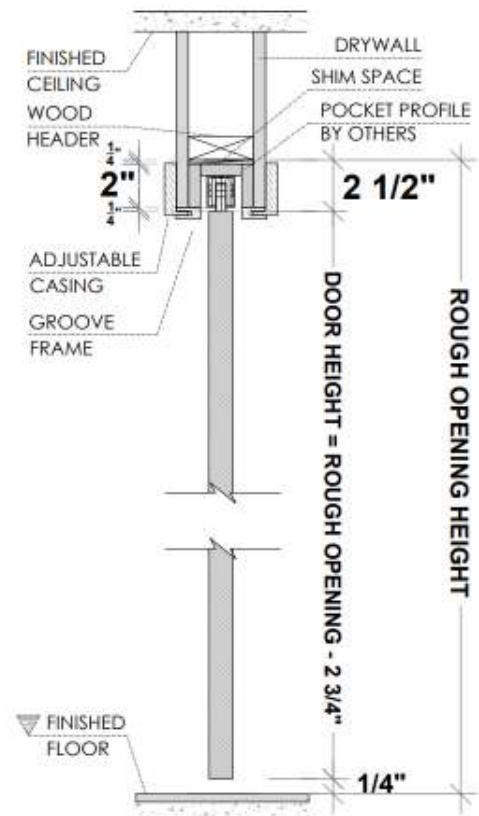

1.a Standard Application with Builders Pocket Frame

HAFELE Track

RO = DH (Door Height) + 2 3/4"

(from Finished Floor)

PLEASE ACCOUNT FOR FINISHED FLOOR FOR ALL MEASUREMENTS GIVEN TO DAYORIS