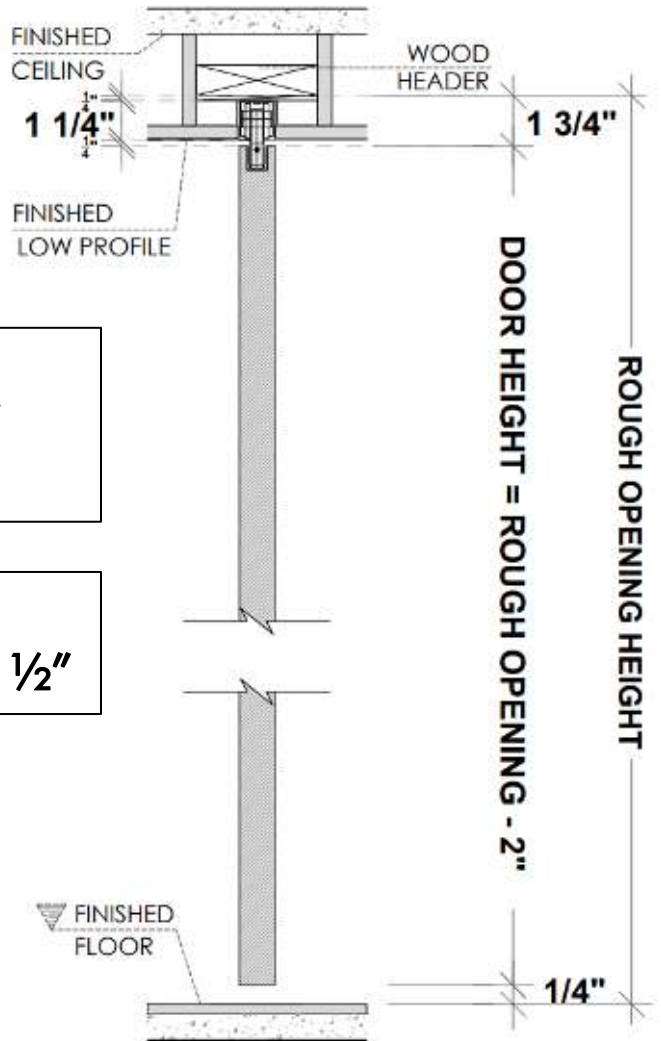

2.b Floor to Ceiling Application with 2x6 and 1 5/8" Studs

HAFELE Track
 $RO = DH \text{ (Door Height)} + 2''$
(from Finished Floor)

$DH \text{ (Door Height)} =$
Finished Floor to Finished Ceiling - $1/2''$

Support at 1 1/2" above finished ceiling