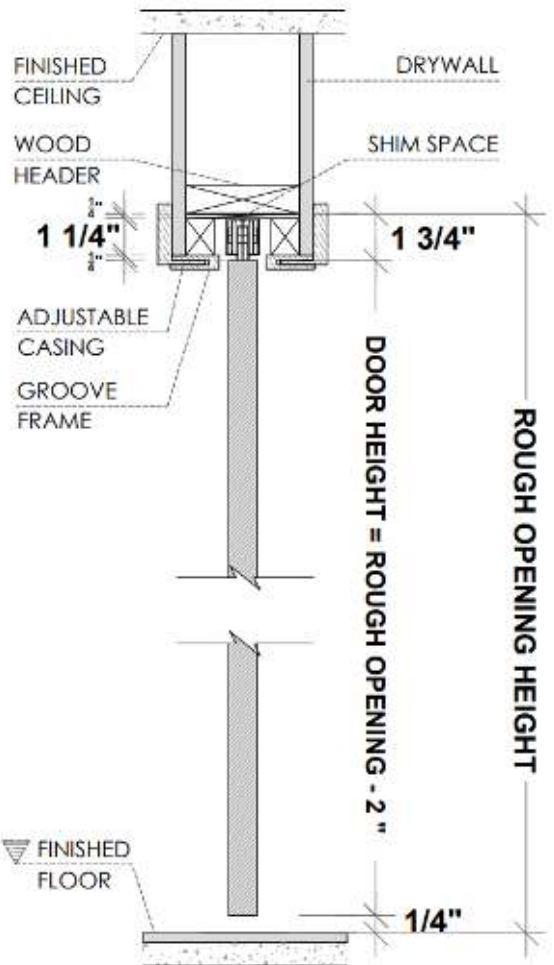

2.a Standard Application with 2x6 Frame and 1 5/8" Studs

HAFELE Track
 $RO = DH$ (Door Height) + 2"
(from Finished Floor)

PLEASE ACCOUNT FOR FINISHED FLOOR FOR ALL MEASUREMENTS GIVEN TO DAYORIS