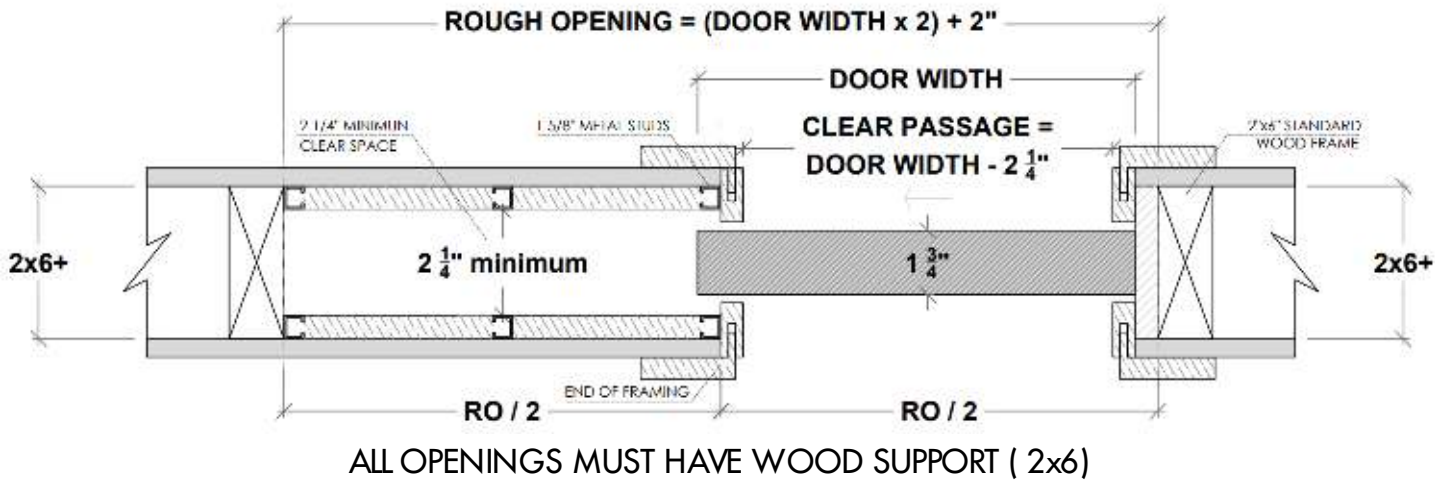

2. Pocket Frame with 2x6 and 1 5/8" Studs Structure (by others)

Recommended Application