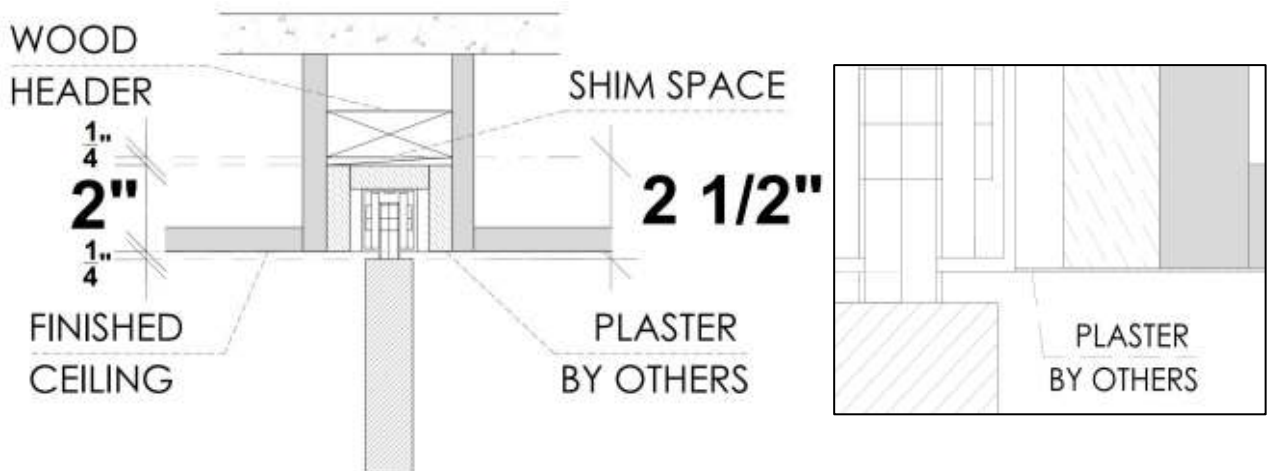

PLEASE ACCOUNT FOR FINISHED FLOOR FOR ALL MEASUREMENTS GIVEN TO DAYORIS