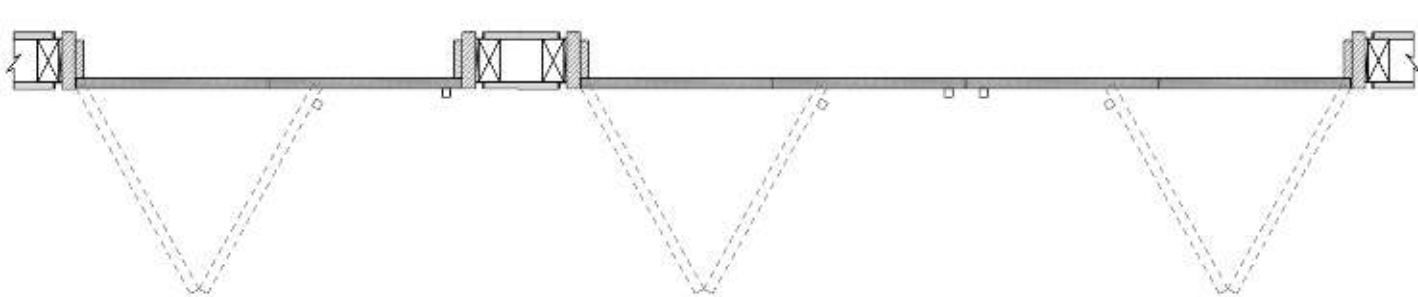

What's included

- Technical Specifications:
- 1" Solid Core MDF Door
- Finish – Designer's choice
- Frame – Concealed aluminum
- Design – Designers Choice

Frame Profile Finishes

Shadow reveal by others

* Optional Upgrades

Benefits of Ombra/ euro bifold door

Any Wall Thickness

Lighter Door and Space saver

A thinner, economical application for non walk-in closets

Single

Double

Works with 1/2" depth reglet (any height). Can be used with 5/8" drywall.

DEPTH	WIDTH	NON-VENTED
1/2"	1/8"	DRMZ-25-125
1/2"	1/4"	DRMZ-50-25
1/2"	3/8"	DRMZ-50-375
1/2"	1/2"	DRMZ-50-50
1/2"	5/8"	DRMZ-50-625
1/2"	3/4"	DRMZ-50-75
1/2"	1"	DRMZ-50-100
1/2"	1 1/2"	DRMZ-50-150
1/2"	2"	DRMZ-50-200