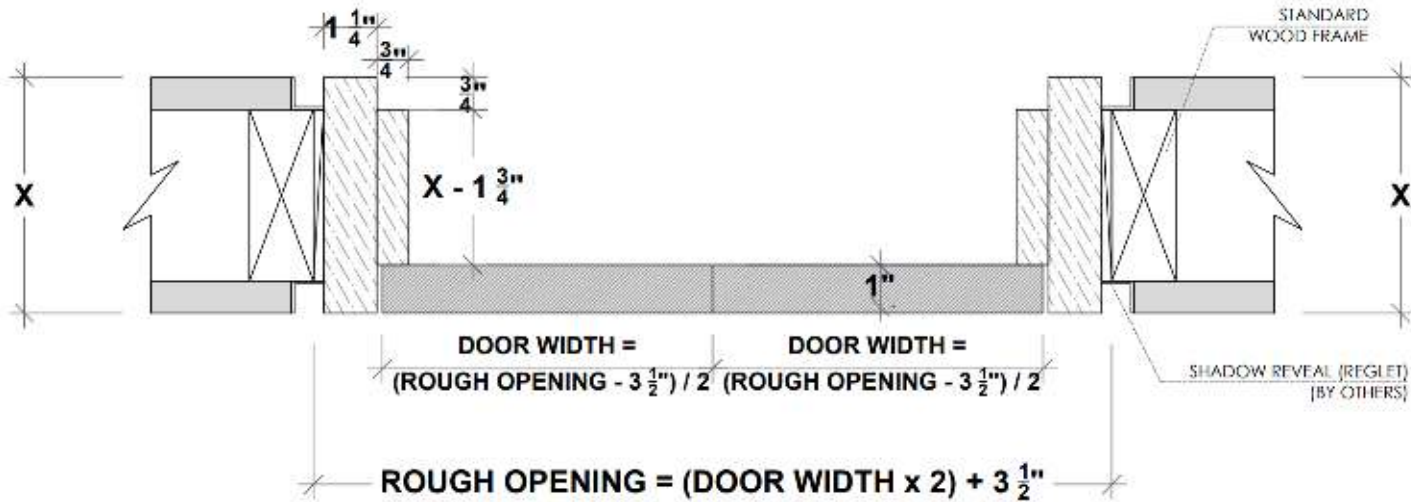

Framing Instructions Ombra/ euro bifold door

X = THE WALL CAN BE ANY THICKNESS
ALL OPENINGS MUST HAVE WOOD SUPPORT (2" x 4" , 2" x 6" , 2" x 8" , ...)