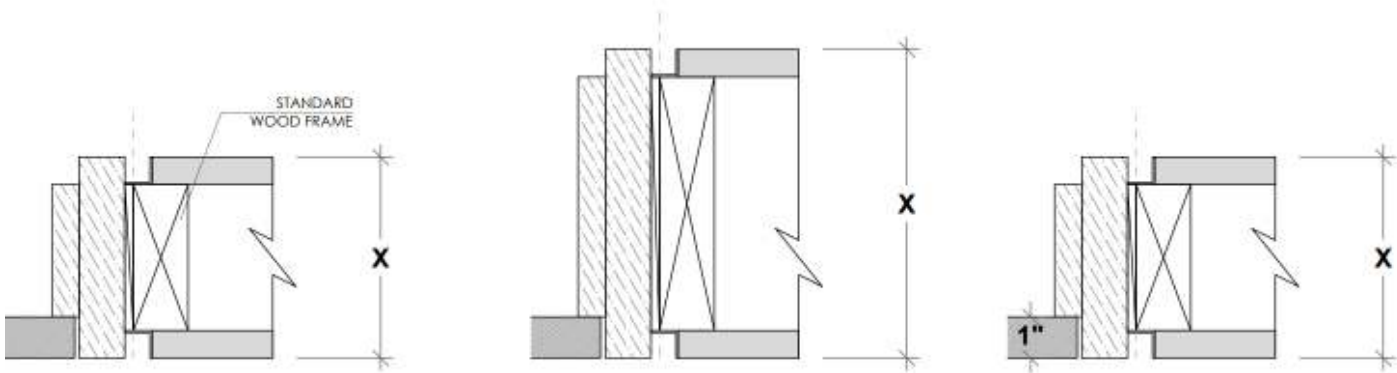

What's included

- Technical Specifications:
- 1" Solid Core MDF Door
- Finish – Designer's choice
- Frame – Concealed aluminum
- Design – Designers Choice

Frame Profile Finishes

Shadow reveal by others

* Optional Upgrades

Benefits of Ombra/ euro bifold door

Any Wall Thickness

Lighter Door and Space saver

A thinner, economical application for non walk-in closets

Single

Double

Works with 1/2" depth reglet (any height). Can be used with 5/8" drywall.

DEPTH	WIDTH	NON-VENTED
1/2"	1/8"	DRMZ-25-125
1/2"	1/4"	DRMZ-50-25
1/2"	3/8"	DRMZ-50-375
1/2"	1/2"	DRMZ-50-50
1/2"	5/8"	DRMZ-50-625
1/2"	3/4"	DRMZ-50-75
1/2"	1"	DRMZ-50-100
1/2"	1 1/2"	DRMZ-50-150
1/2"	2"	DRMZ-50-200