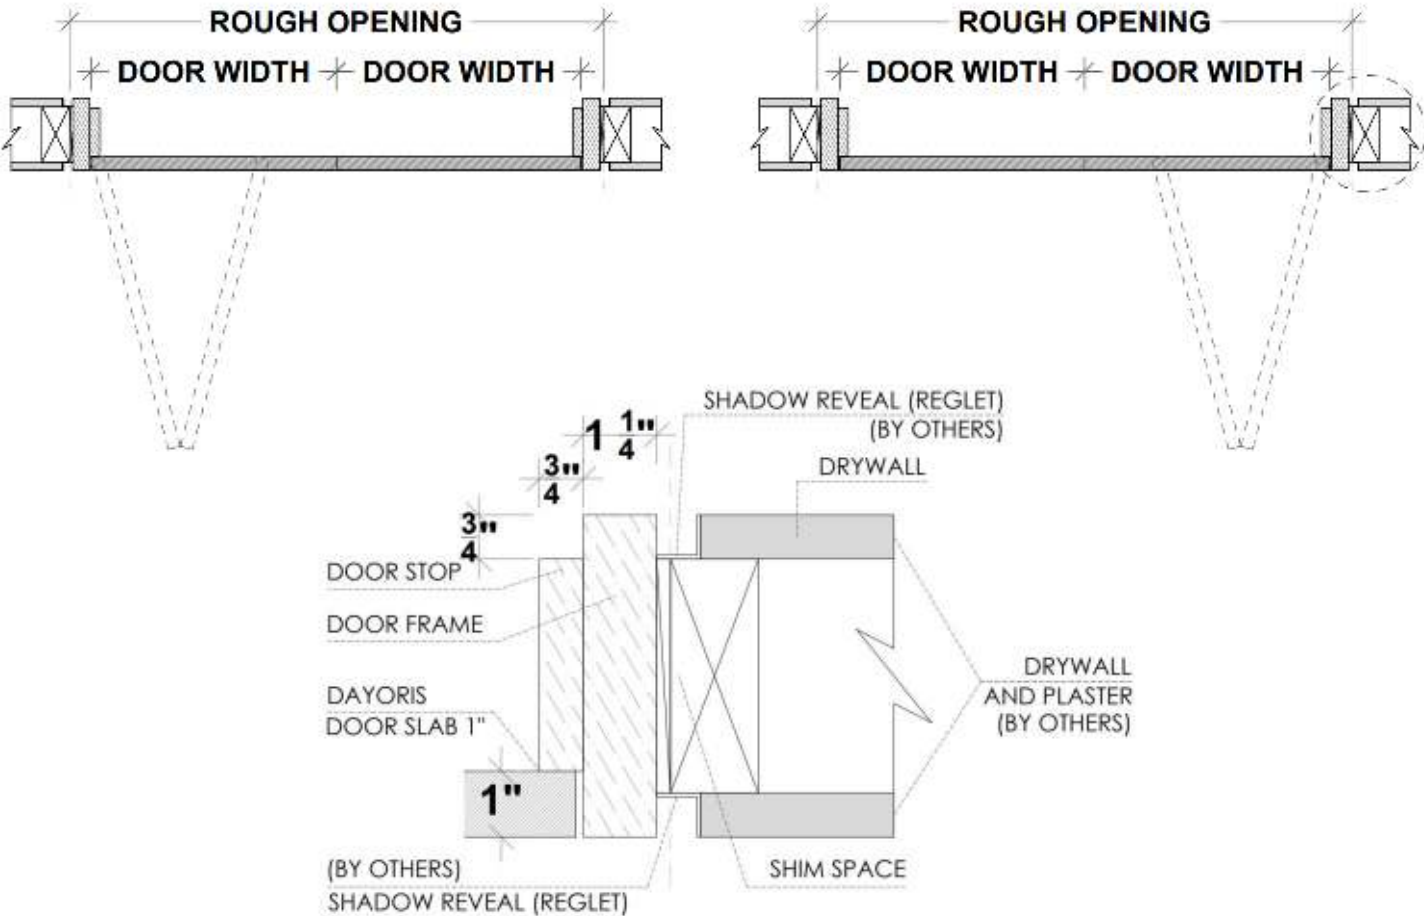

Benefits of Ombra/ euro bifold door

Any Wall Thickness

Lighter Door and Space saver

A thinner, economical application for non walk-in closets

Single

Double

Works with 1/2" depth reglet (any height). Can be used with 5/8" drywall.

* Fry reglet for reference purposes only, not provided by Dayoris.

Framing Instructions Ombra/ euro bifold door

X = THE WALL CAN BE ANY THICKNESS
ALL OPENINGS MUST HAVE WOOD SUPPORT (2" x 4" , 2" x 6" , 2" x 8" , ...)

Standard Application

Floor to Ceiling Application

PLEASE ACCOUNT FOR FINISHED FLOOR FOR ALL MEASUREMENTS GIVEN TO DAYORIS.

Outswing Application (bifold door only available outswing)

Right Hand Outswing

Left Hand Outswing

Double Door Applications

$$\text{DOOR WIDTH} = (\text{ROUGH OPENING} - 3\frac{1}{2}) / 4$$

$$\text{ROUGH OPENING} = (\text{DOOR WIDTH} \times 4) + 3\frac{1}{2}$$