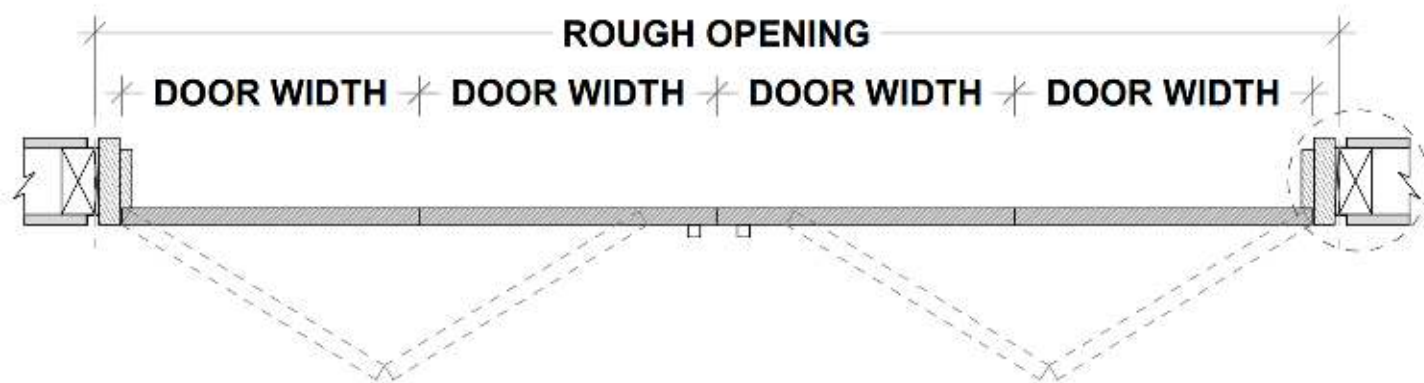

* Fry reglet for reference purposes only, not provided by Dayoris.

Framing Instructions Ombra/ euro bifold door

X = THE WALL CAN BE ANY THICKNESS
ALL OPENINGS MUST HAVE WOOD SUPPORT (2" x 4" , 2" x 6" , 2" x 8" , ...)

Standard Application

Floor to Ceiling Application

PLEASE ACCOUNT FOR FINISHED FLOOR FOR ALL MEASUREMENTS GIVEN TO DAYORIS.

Outswing Application (bifold door only available outswing)

Right Hand Outswing

Left Hand Outswing

Double Door Applications

$$\text{DOOR WIDTH} = (\text{ROUGH OPENING} - 3\frac{1}{2}) / 4$$

$$\text{ROUGH OPENING} = (\text{DOOR WIDTH} \times 4) + 3\frac{1}{2}$$