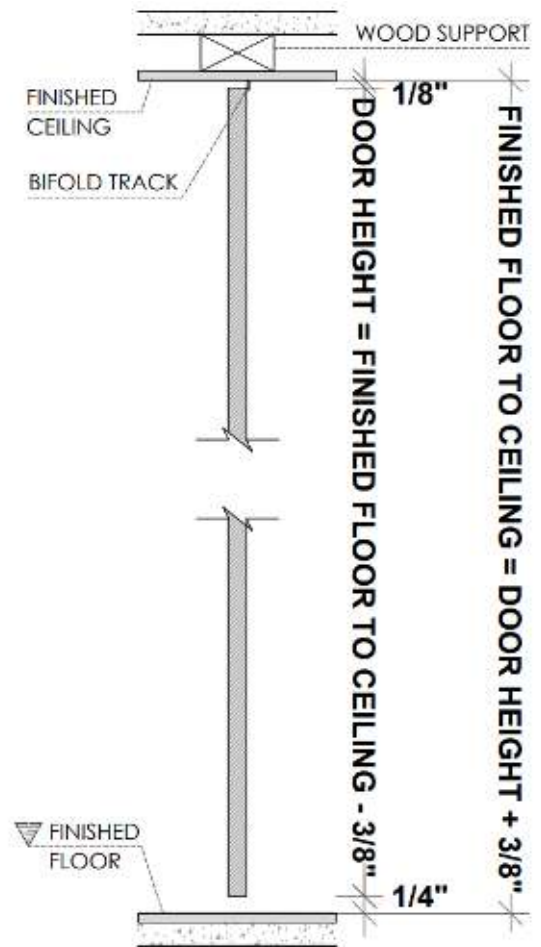

DEPTH	WIDTH	NON-VENTED
1/2"	1/8"	DRMZ-25-125
1/2"	1/4"	DRMZ-50-25
1/2"	3/8"	DRMZ-50-375
1/2"	1/2"	DRMZ-50-50
1/2"	5/8"	DRMZ-50-625
1/2"	3/4"	DRMZ-50-75
1/2"	1"	DRMZ-50-100
1/2"	1 1/2"	DRMZ-50-150
1/2"	2"	DRMZ-50-200

* Fry reglet for reference purposes only, not provided by Dayoris.

Framing Instructions Ombra/ euro bifold door

X = THE WALL CAN BE ANY THICKNESS
ALL OPENINGS MUST HAVE WOOD SUPPORT (2" x 4" , 2" x 6" , 2" x 8" , ...)

Standard Application

Floor to Ceiling Application

PLEASE ACCOUNT FOR FINISHED FLOOR FOR ALL MEASUREMENTS GIVEN TO DAYORIS.

Outswing Application (bifold door only available outswing)

Right Hand Outswing

Left Hand Outswing

Double Door Applications

$$\text{DOOR WIDTH} = (\text{ROUGH OPENING} - 3\frac{1}{2}) / 4$$

$$\text{ROUGH OPENING} = (\text{DOOR WIDTH} \times 4) + 3\frac{1}{2}$$