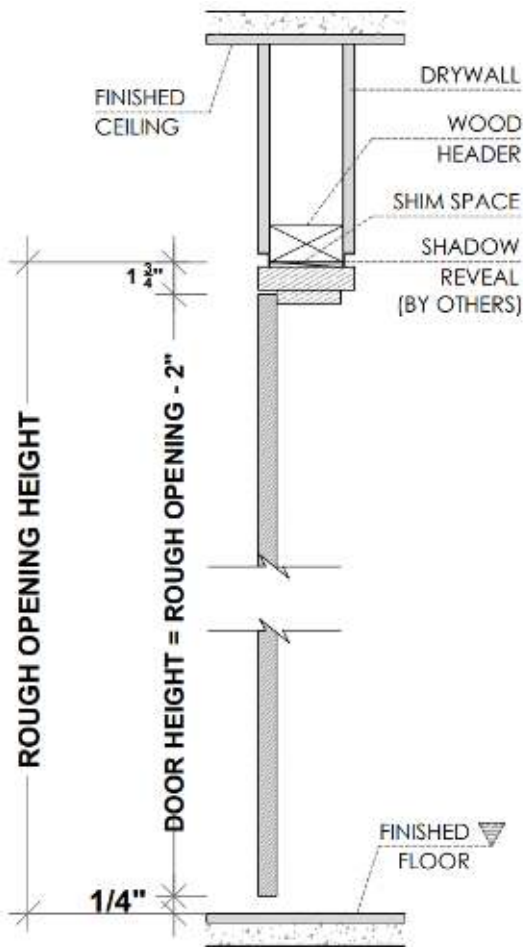

Standard Application