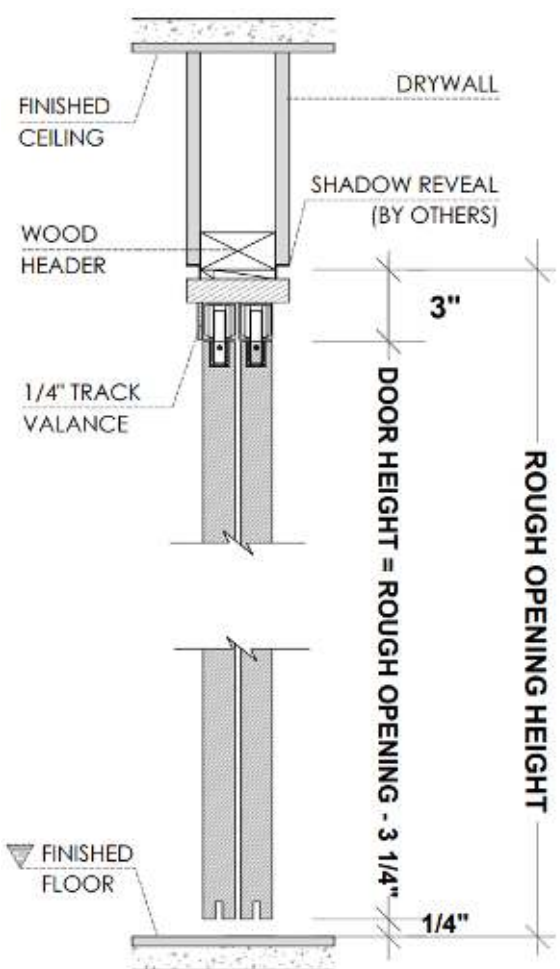

Hardware

Satin

Polished

Black

Application

Standard Application

* Optional Upgrade

Framing Instructions Ombra/ bypass door

**X = THE WALL CAN BE ANY THICKNESS
ALL OPENINGS MUST HAVE WOOD (2" x 4")**

Floor to Header Application

Floor to Ceiling Application

**DH (Door Height) =
Finished Floor to
Finished Ceiling - 1/2"**

PLEASE ACCOUNT FOR FINISHED FLOOR FOR ALL MEASUREMENTS GIVEN TO DAYORIS