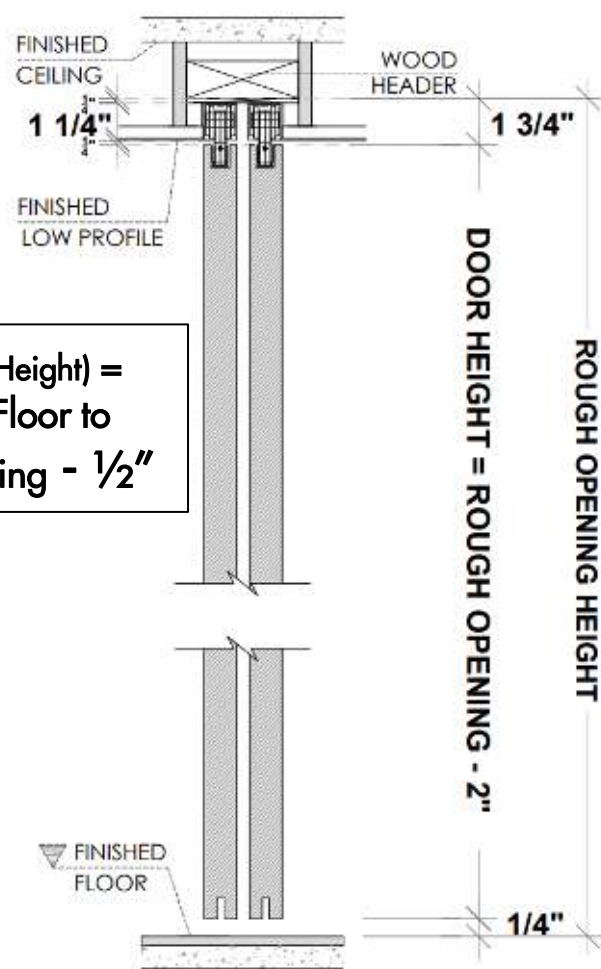

**X = THE WALL CAN BE ANY THICKNESS
ALL OPENINGS MUST HAVE WOOD (2" x 4")**

Floor to Header Application

Floor to Ceiling Application

**DH (Door Height) =
Finished Floor to
Finished Ceiling - 1/2"**

PLEASE ACCOUNT FOR FINISHED FLOOR FOR ALL MEASUREMENTS GIVEN TO DAYORIS