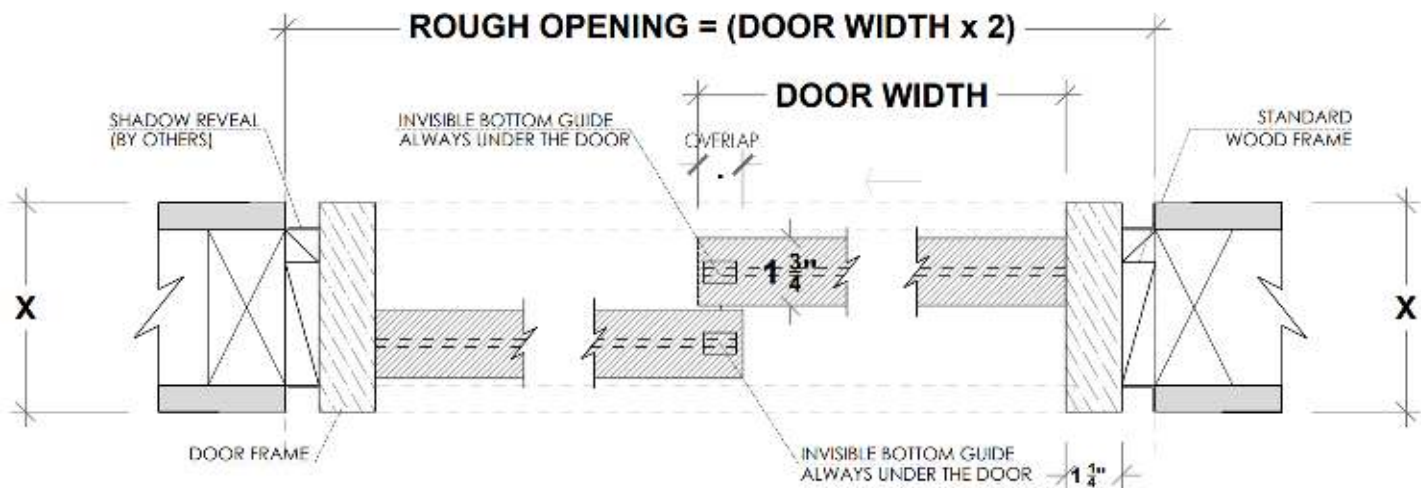

Ombra/ floating jamb with shadow reveal

BYPASS DOOR

Types of Applications

Finishes

- Primed / Laminated Import
- Laminated Suncrest / Matte Lacquer
- Wood veneer

What's included

- Technical Specifications:
- Solid Core Door Slab
- Finish – Designer's choice
- Design – Designers Choice

Hardware

Satin

Polished

Black

Application

Standard Application

* Optional Upgrade

Framing Instructions Ombra/ bypass door

**X = THE WALL CAN BE ANY THICKNESS
ALL OPENINGS MUST HAVE WOOD (2" x 4")**

Floor to Header Application

Floor to Ceiling Application

**DH (Door Height) =
Finished Floor to
Finished Ceiling - 1/2"**

PLEASE ACCOUNT FOR FINISHED FLOOR FOR ALL MEASUREMENTS GIVEN TO DAYORIS