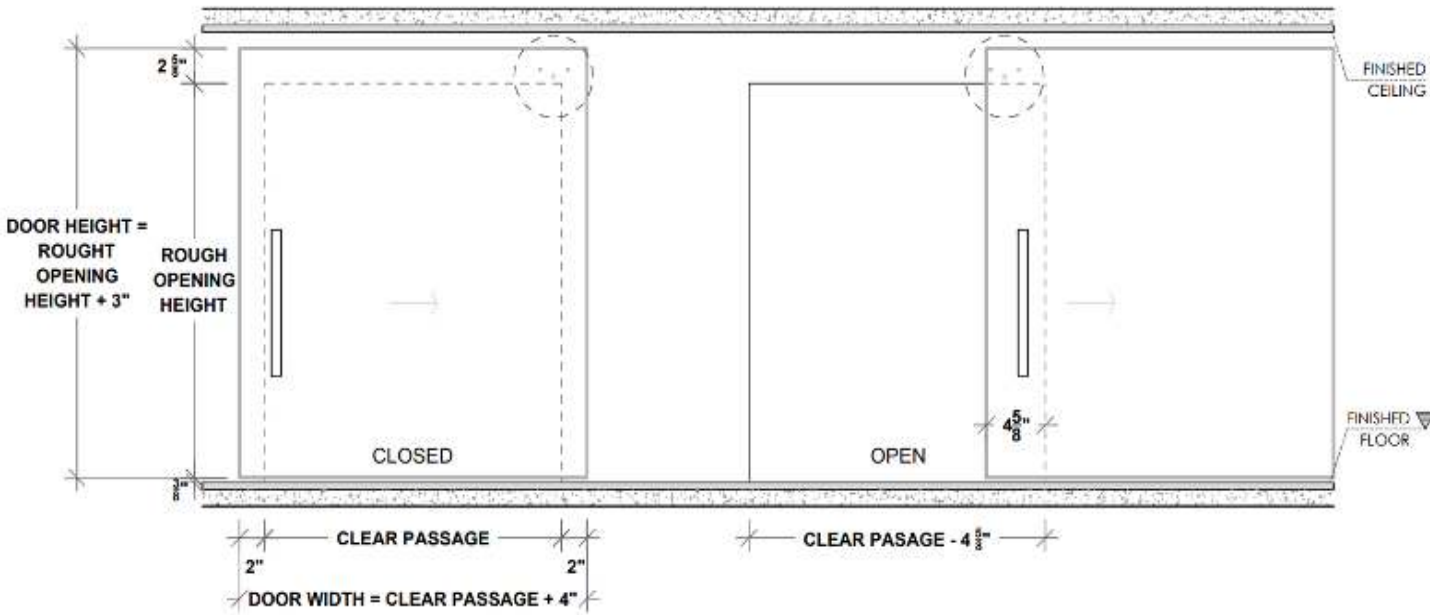

Application/ ghost 1