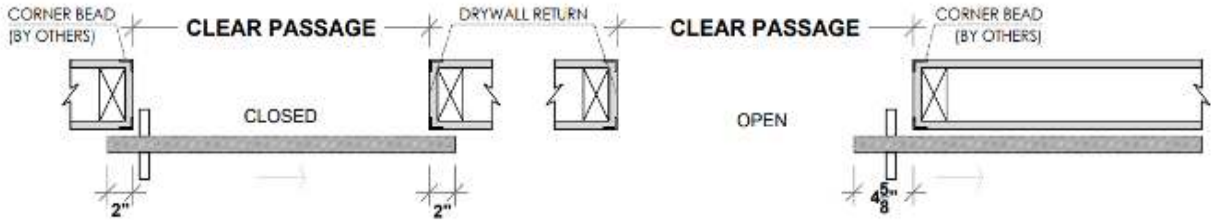

Application/ ghost 1