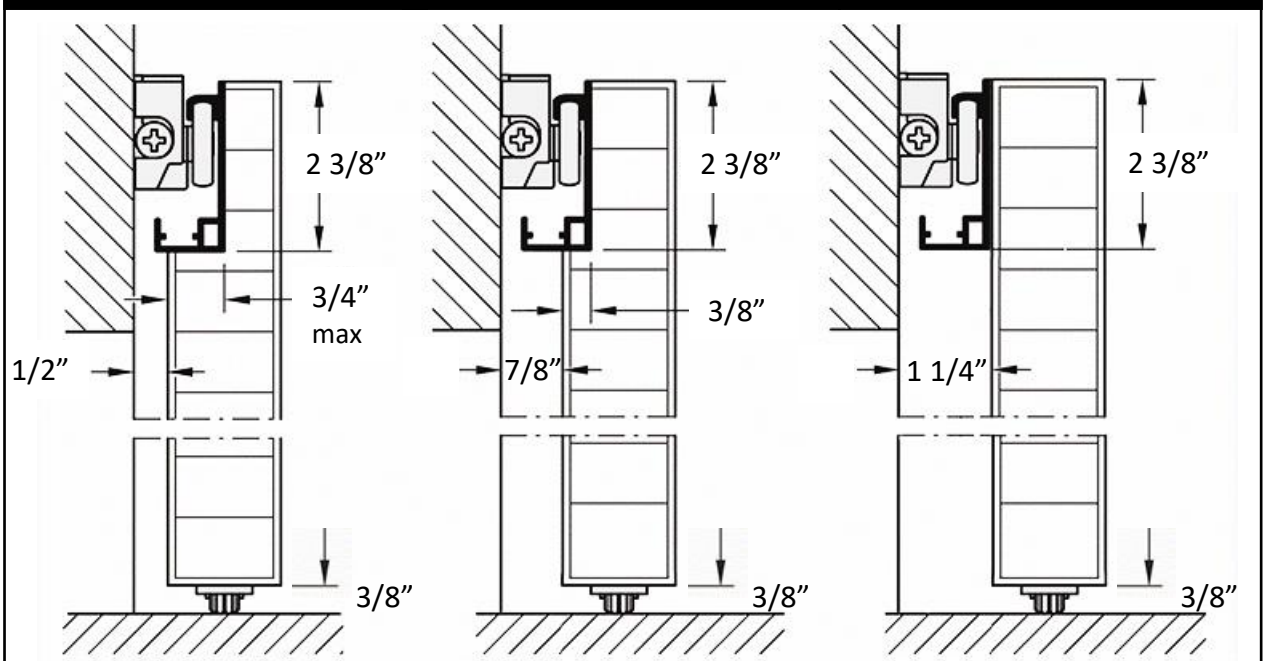

* Wheel model may vary by door weight/size

Framing Instructions Filo muro/ ghost door

Standard Application

Floor to Ceiling Application

GHOST A (NO BASEBOARD)

GHOST B (3/4" BASEBOARD)

GHOST C (1" BASEBOARD)