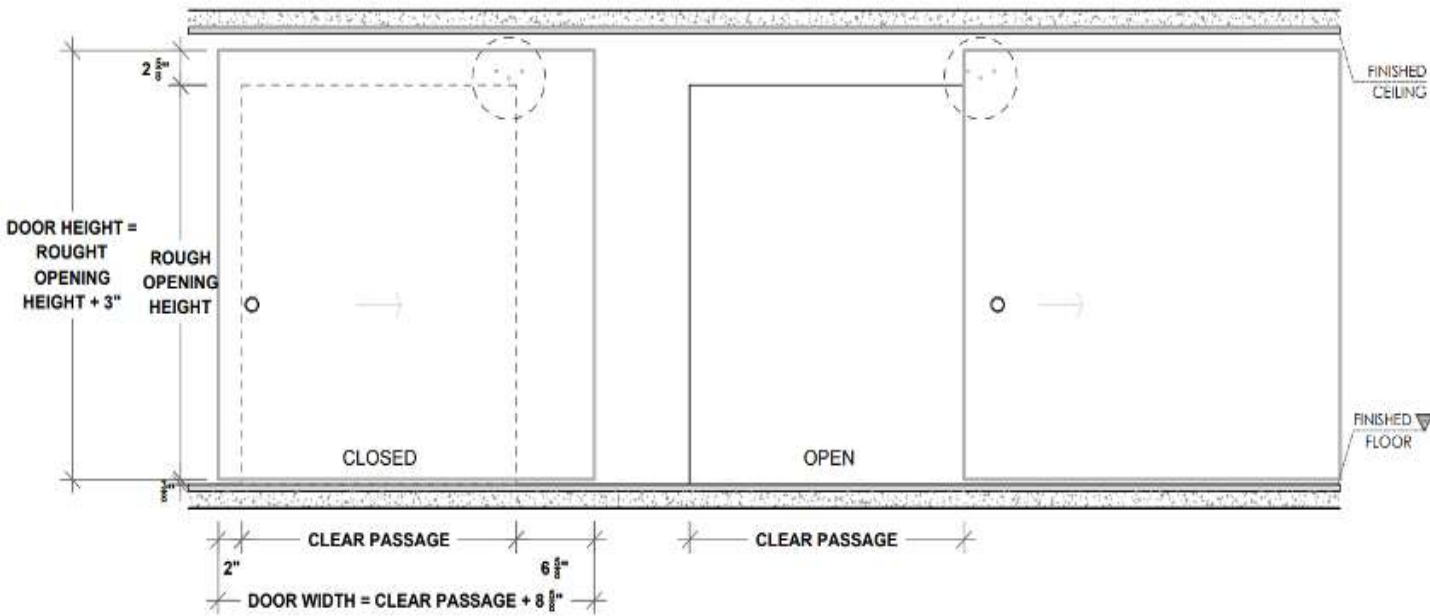

Application/ ghost 3 (only available with flush pulls)