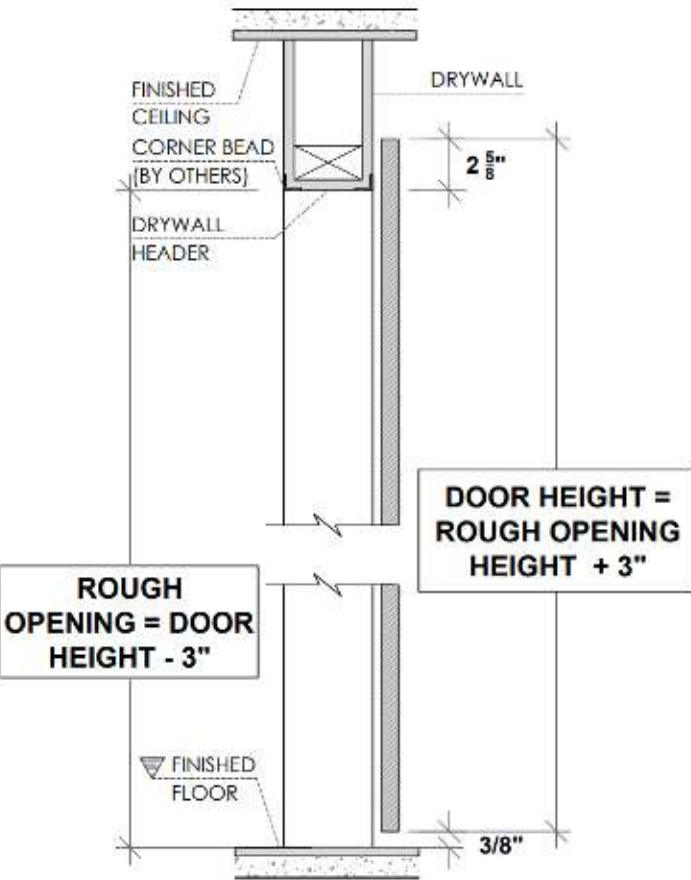

* Wheel model may vary by door weight/size

Framing Instructions Filo muro/ ghost door

Standard Application

Floor to Ceiling Application

GHOST A (NO BASEBOARD)

GHOST B (3/4" BASEBOARD)

GHOST C (1" BASEBOARD)