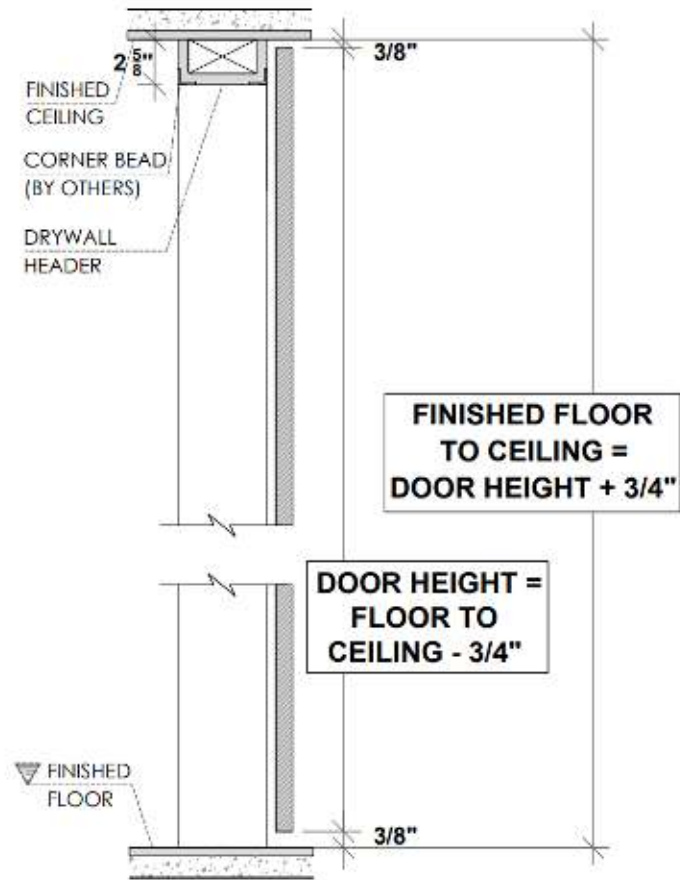

* Wheel model may vary by door weight/size

Framing Instructions Filo muro/ ghost door

Standard Application

Floor to Ceiling Application

GHOST A (NO BASEBOARD)

GHOST B (3/4" BASEBOARD)

GHOST C (1" BASEBOARD)