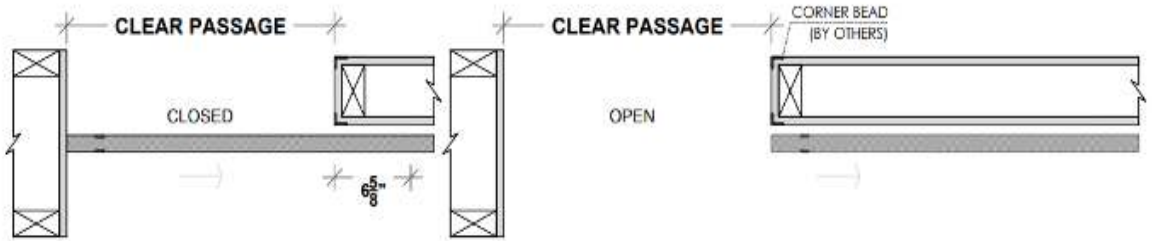

WOOD BACKING
BEHIND DRYWALL

Application/ ghost 3 (only available with flush pulls)

Left Hand Support

Right Hand Support

WOOD BACKING
BEHIND DRYWALL

Application/ ghost 4 / Hallway Application (only available with flush pulls)