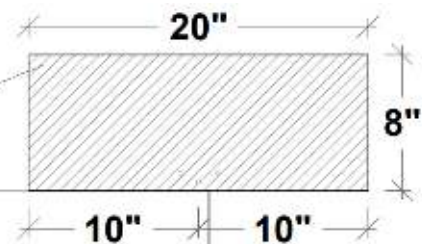

Right Hand Support

WOOD BACKING
BEHIND DRYWALL