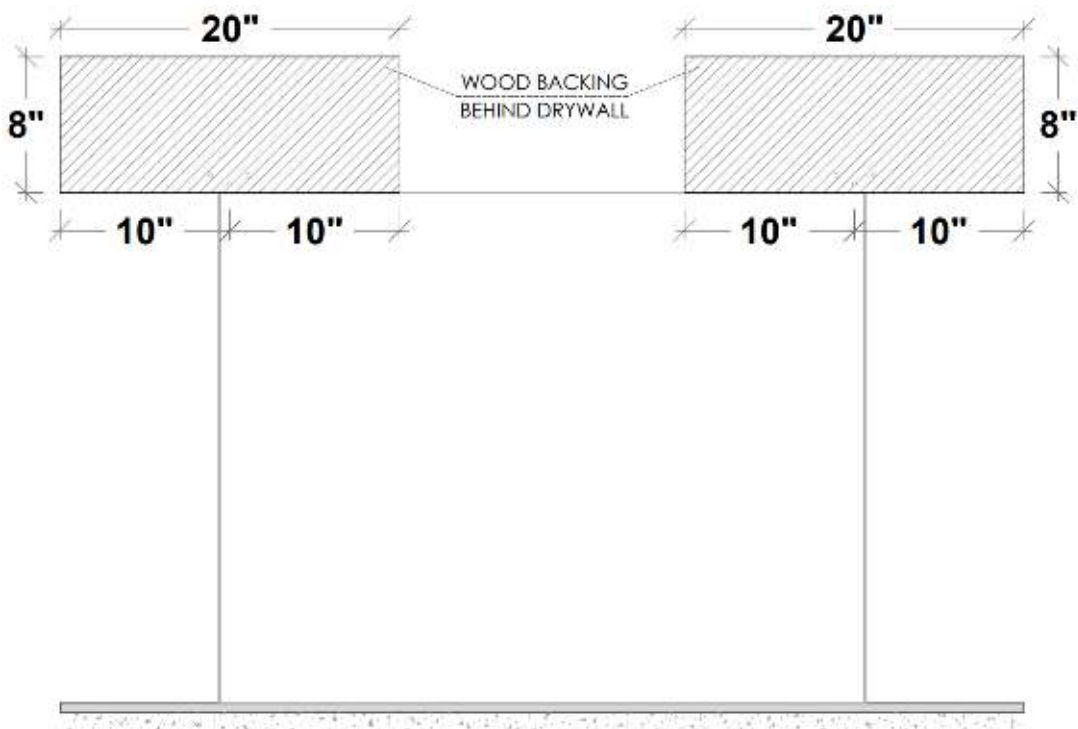

Left Hand Support

Right Hand Support