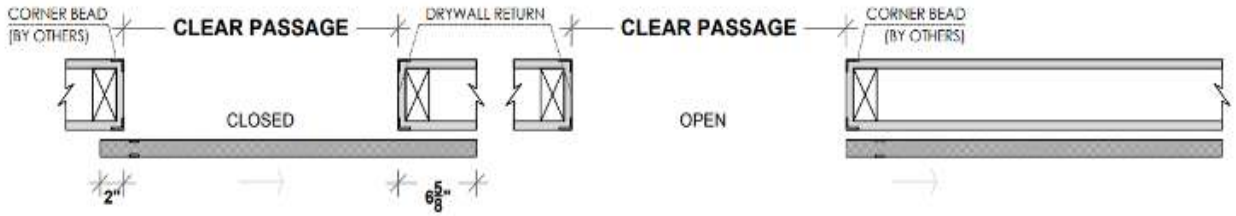

* Wheel model may vary by door weight/size

Framing Instructions Filo muro/ ghost door

Standard Application

Floor to Ceiling Application

GHOST A (NO BASEBOARD)

GHOST B (3/4" BASEBOARD)

GHOST C (1" BASEBOARD)

PLEASE ACCOUNT FOR FINISHED FLOOR FOR ALL MEASUREMENTS GIVEN TO DAYORIS.

Application/ ghost 1

Left Hand Support

Right Hand Support

WOOD BACKING
BEHIND DRYWALL

Application/ ghost 2

Left Hand Support

Right Hand Support

WOOD BACKING
BEHIND DRYWALL

Application/ ghost 3 (only available with flush pulls)

Left Hand Support

Right Hand Support

WOOD BACKING
BEHIND DRYWALL

Application/ ghost 4 / Hallway Application (only available with flush pulls)