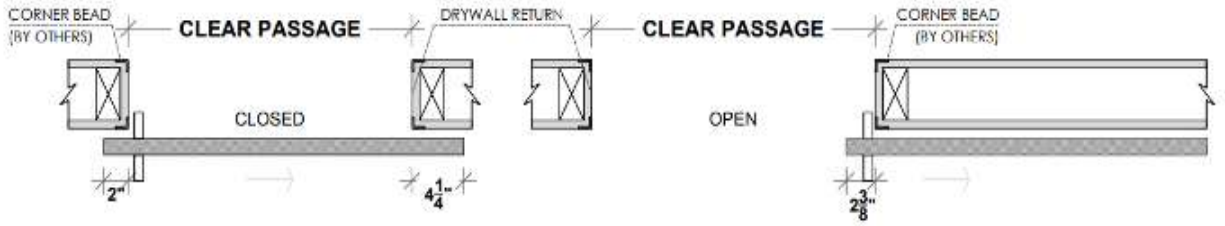

* Wheel model may vary by door weight/size

Framing Instructions Filo muro/ ghost door

Standard Application

Floor to Ceiling Application

GHOST A (NO BASEBOARD)

GHOST B (3/4" BASEBOARD)

GHOST C (1" BASEBOARD)

PLEASE ACCOUNT FOR FINISHED FLOOR FOR ALL MEASUREMENTS GIVEN TO DAYORIS.

Application/ ghost 1

Left Hand Support

Right Hand Support

WOOD BACKING
BEHIND DRYWALL

Application/ ghost 2

Left Hand Support

Right Hand Support

WOOD BACKING
BEHIND DRYWALL

Application/ ghost 3 (only available with flush pulls)

Left Hand Support

Right Hand Support

WOOD BACKING
BEHIND DRYWALL

Application/ ghost 4 / Hallway Application (only available with flush pulls)