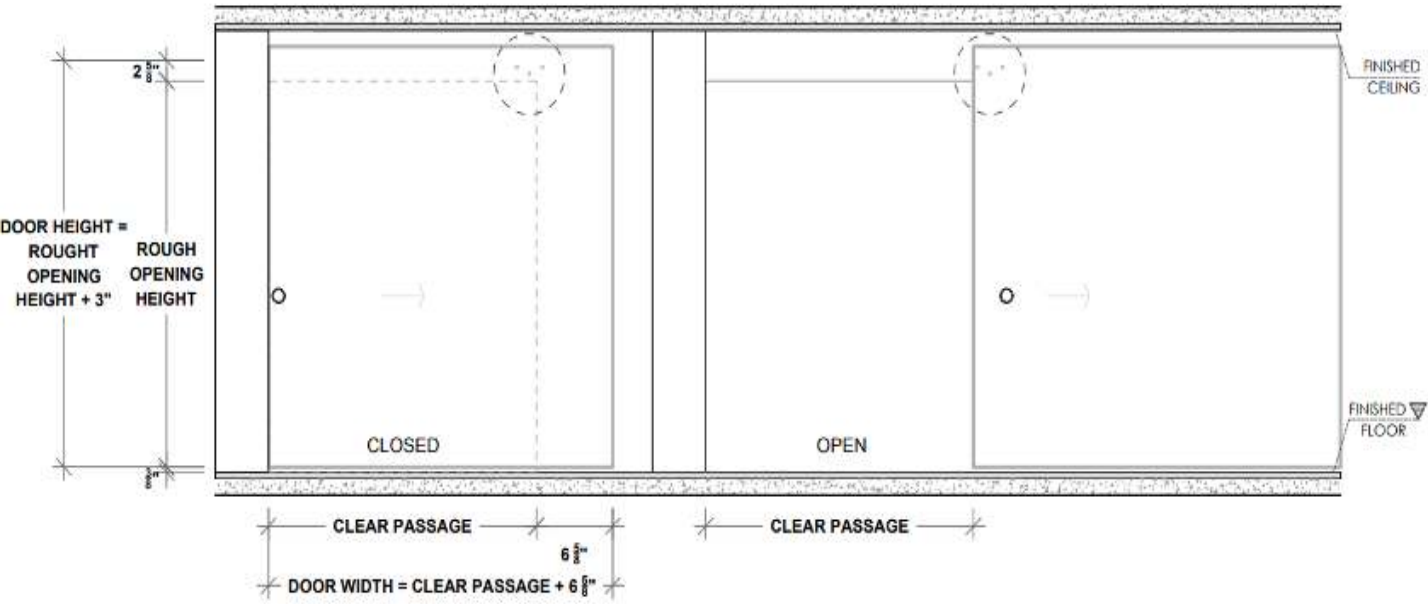

* Wheel model may vary by door weight/size

Framing Instructions Filo muro/ ghost door

Standard Application

Floor to Ceiling Application

GHOST A (NO BASEBOARD)

GHOST B (3/4" BASEBOARD)

GHOST C (1" BASEBOARD)

WOOD BACKING
BEHIND DRYWALL

Application/ ghost 3 (only available with flush pulls)

Left Hand Support

Right Hand Support

WOOD BACKING
BEHIND DRYWALL

Application/ ghost 4 / Hallway Application (only available with flush pulls)