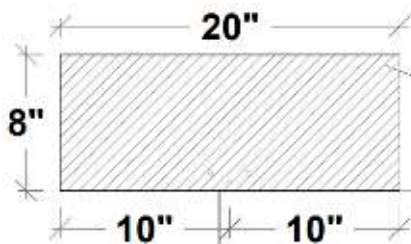

Left Hand Support