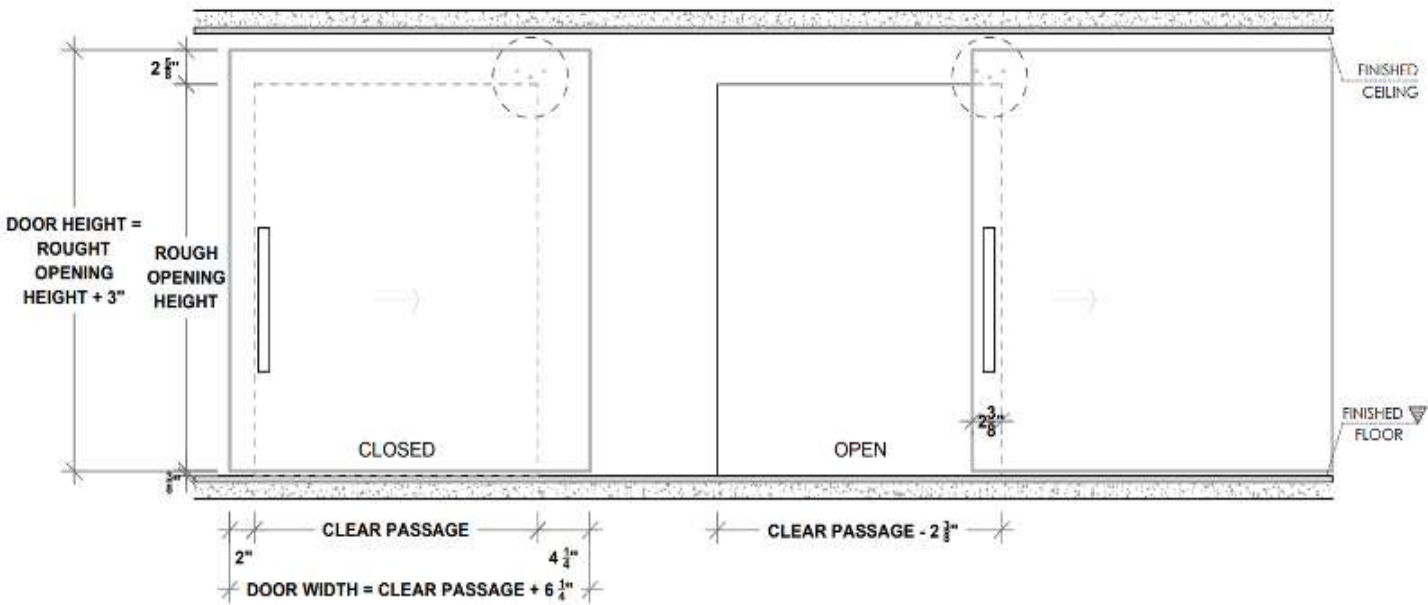

* Wheel model may vary by door weight/size

Framing Instructions Filo muro/ ghost door

Standard Application

Floor to Ceiling Application

GHOST A (NO BASEBOARD)

GHOST B (3/4" BASEBOARD)

GHOST C (1" BASEBOARD)

PLEASE ACCOUNT FOR FINISHED FLOOR FOR ALL MEASUREMENTS GIVEN TO DAYORIS.

Application/ ghost 1

Left Hand Support

Right Hand Support

WOOD BACKING
BEHIND DRYWALL

Application/ ghost 2

Left Hand Support

Right Hand Support